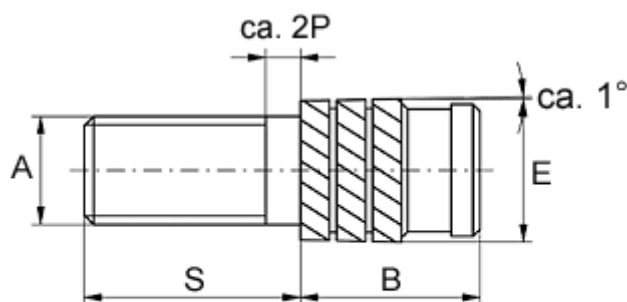

Data Sheet

Article number: 12856000035880
Description: KLEE-coil 856 000 035.880
M3,5 Brass

Measures

Gevindlængde = $S - 2P$
P = stigning

Male thread A	= M3,5x0,6
Min distance to edge	= 2.5
Mounting length B	= 6.3
Outer diameter E	= 5.00
Pin length S	= 25
Recommended bore diameter	= 4.6
Type	= 856 000 035.880